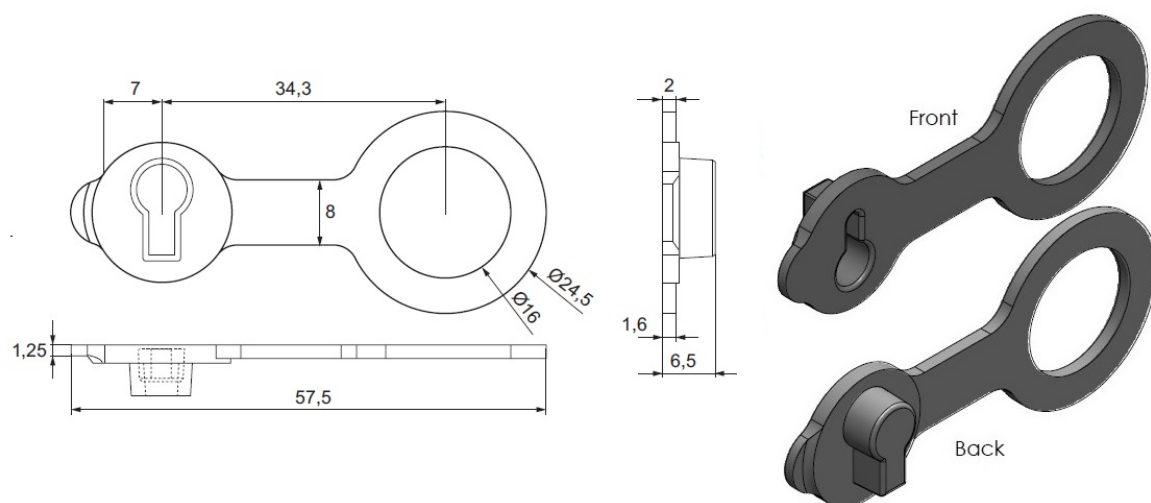

PRODUCT SHEET

Description:

Soft Plug for Sliding Door Lock C409, Silicon, Grey RAL 7001

Item number:

14.09.303-0

Units	Box	Carton	HS Code	Barcode
Pcs.	100	10000	3910000090	
				5704866489195

SISO A/S

Mileparken 11
DK-2740 Skovlunde
Denmark
VAT: DK 24786013